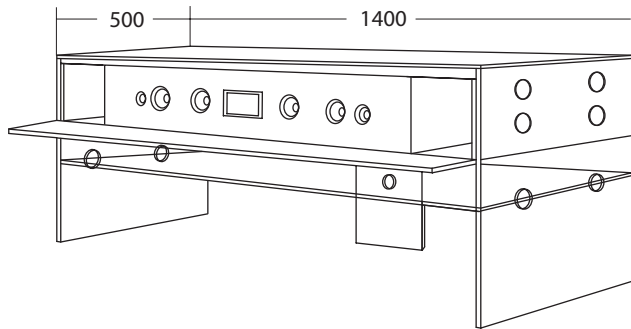

SCALA

The Scala is an exceptional TV cabinet! An all-in-one solution, this revolutionary piece allows you to magnify your television set and greatly improve its acoustic quality. In fact the Scala incorporates a discreet yet powerful 2.1 audio system.

SPECIFICATIONS

DESIGN

Tray : Black silk screen tempered glass

Structure : MDF (cabinet) - clear tempered glass (stand)

Shelves : MDF (cabinet) - clear tempered glass

USABLE DIMENSIONS

Overall dimensions (WxHxD) : 55,1"x19,1"x19,6" / 1400 x 487 x 500 mm

Upper shelf - speaker part (WxD) : 55"x19,6" / 1400 x 500 mm

Internal shelf (WxD) : 53"x18,7" / 1358 x 475 mm

100mm between shelf and speaker part

2 storage spaces behind the doors for remote / DVD / Blu-ray...

Storage space left : 163 x 467 x 120 mm

Storage space right : 140 x 467 x 134 mm

Max Load : 50 kg / 15 kg

PACKAGING

Delivered disassembled with screws kit, mounting instructions and tools

Quantity/box : 2 - **Type :** Brown cardboard