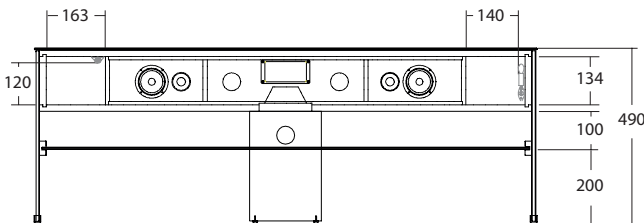

SPECIFICATIONS

DESIGN

Tray : Black silk screen tempered glass

Structure : MDF (cabinet) - clear tempered glass (stand)

Shelves : MDF (cabinet) - clear tempered glass

USABLE DIMENSIONS

Overall dimensions (WxHxD) : 55,1"x19,1"x19,6" / 1400 x 487 x 500 mm

Upper shelf - speaker part (WxD) : 55"x19,6" / 1400 x 500 mm

Internal shelf (WxD) : 53"x18,7" / 1358 x 475 mm

100mm between shelf and speaker part

2 storage spaces behind the doors for remote / DVD / Blu-ray...

Storage space left : 163 x 467 x 120 mm

Storage space right : 140 x 467 x 134 mm

Max Load : 50 kg / 15 kg

PACKAGING

Delivered disassembled with screws kit, mounting instructions and tools

Quantity/box : 2 - **Type :** Brown cardboard

Dimensions (W x H x D):

• Cabinet: 1415 x 550 x 260 mm

Net Weight : 79,3 lbs - 36 kg / **Gross Weight:** 84,8 lbs - 38,5 kg

• Glass : 1415 x 550 x 120 mm

Net Weight : 73,8 lbs - 33,5 kg / **Gross Weight:** 77,1 lbs - 35 kg